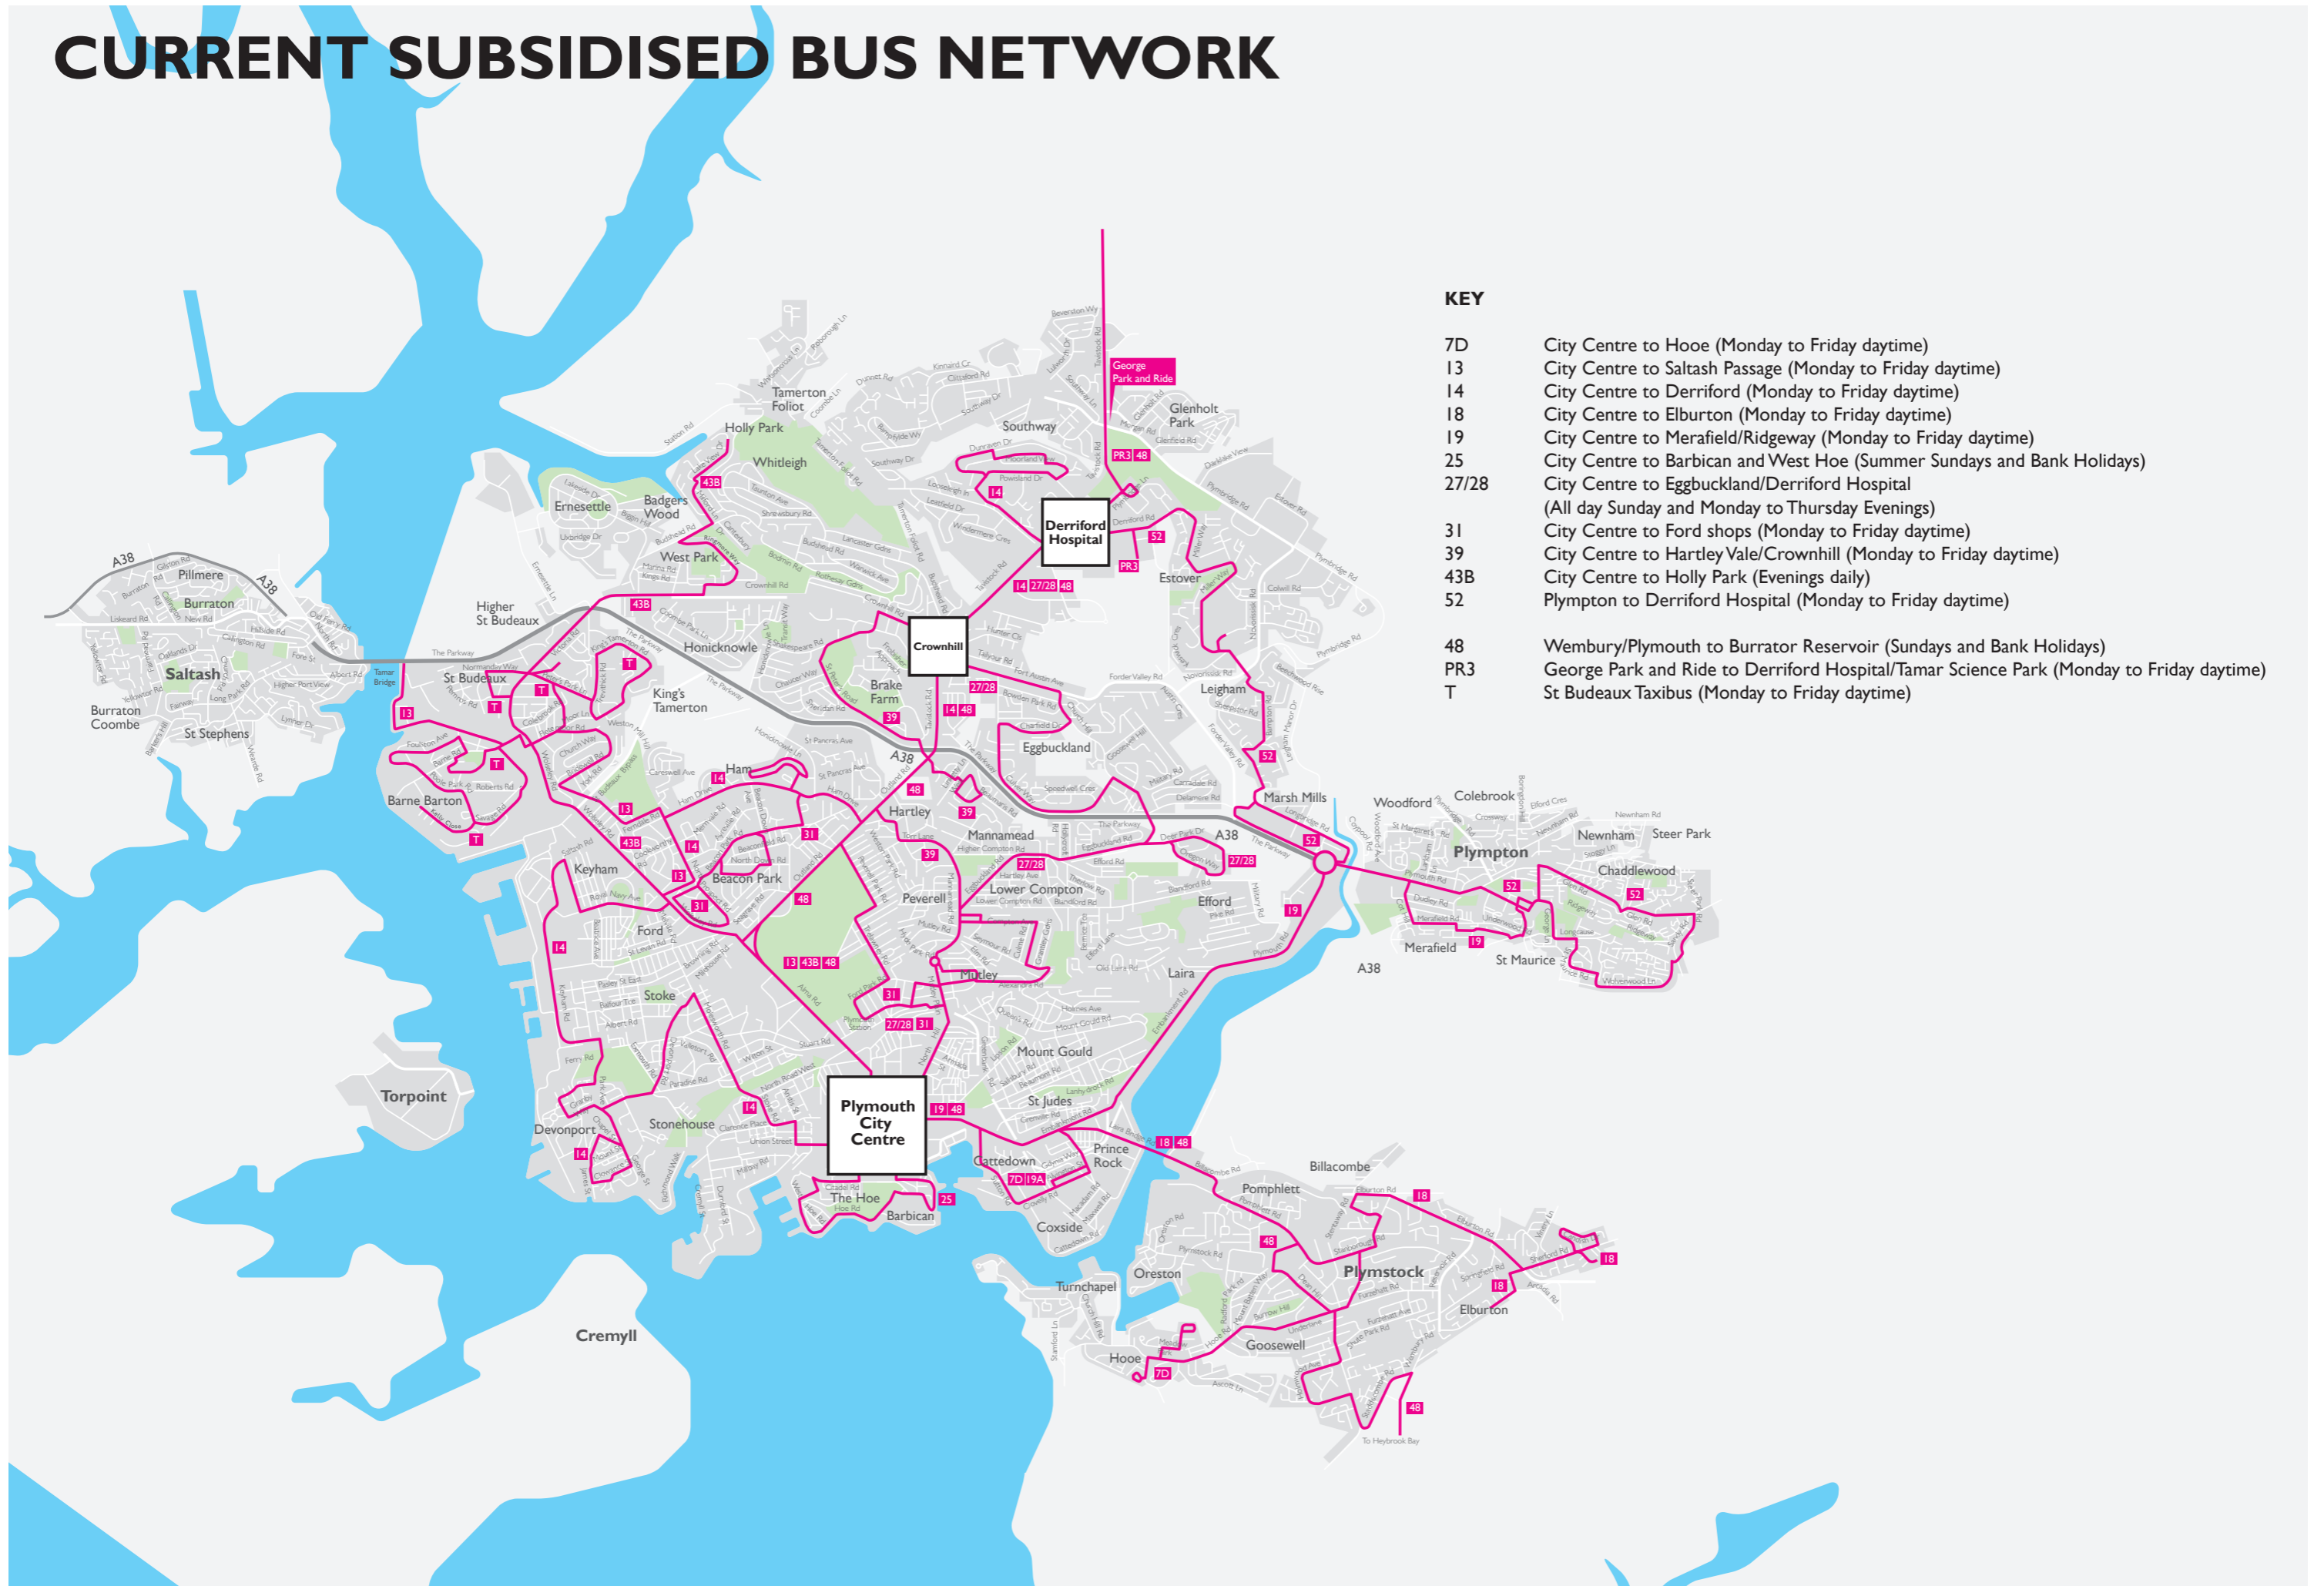

# CURRENT SUBSIDISED BUS NETWORK

## KEY

- 7D City Centre to Hooe (Monday to Friday daytime)
- 13 City Centre to Saltash Passage (Monday to Friday daytime)
- 14 City Centre to Derriford (Monday to Friday daytime)
- 18 City Centre to Elburton (Monday to Friday daytime)
- 19 City Centre to Merfield/Ridgeway (Monday to Friday daytime)
- 25 City Centre to Barbican and West Hoe (Summer Sundays and Bank Holidays)
- 27/28 City Centre to Eggbuckland/Derriford Hospital (All day Sunday and Monday to Thursday Evenings)
- 31 City Centre to Ford shops (Monday to Friday daytime)
- 39 City Centre to Hartley Vale/Crownhill (Monday to Friday daytime)
- 43B City Centre to Holly Park (Evenings daily)
- 52 Plympton to Derriford Hospital (Monday to Friday daytime)
- 48 Wembury/Plymouth to Burrator Reservoir (Sundays and Bank Holidays)
- PR3 George Park and Ride to Derriford Hospital/Tamar Science Park (Monday to Friday daytime)
- T St Budeaux Taxibus (Monday to Friday daytime)